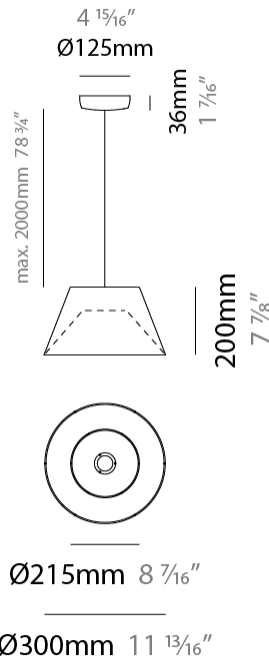

CONGA SUSPENSION

D111096-

base number   Finish Options   Finish Options

1. To build a product code in our configurator select the specify button on the base model # product page
2. To build a manual product code on this datasheet choose from the options listed below in blue font and add the suffix to the base model #

GENERAL

Series: Conga
Brand: Ole
Division: Design
Mounting Type: Suspension
Mounting Location: Ceiling
Subcategory: Up/Down Light

PHYSICAL

Shape: Cone
Diameter (mm): 300
Diameter (in): 11 ¹³/₁₆
Height (mm): 200
Height (in): 7 ⁷/₈
Max. Overall Height (mm): 2200
Max. Overall Height (in): 86 ⁵/₈
Light Distribution: Direct / Indirect
Fixture Finish: BEI / BLK / BLU / COG / DGN / GRY / MRN / MOC / MUS / OLV / SIL / STN / TER / WHI
Holder Finish: MWH / MBK
Fixture Material: Fabric Cord / Metal
Cable Details: 2000mm Cable - Transparent
Upon Request: Other fabric cord colors available upon request (see downloadable finish chart)

ELECTRICAL

Number of Lamps: 1
Lamp Type: LED Retrofit
Lamp Shape: A19
Bulb Included: Bulb Not Included
Max. Wattage Per Lamp (W): 15
Lamp Base: E26
Input Voltage (V): 120
Upon Request: 277Vac / GU24

LED

OPTICAL

RATINGS AND CERTIFICATIONS

Certified By: Certified for North American Standards
IP rating: IP20

PROJECT
TYPE
SPECIFIER
QUANTITY
DATE